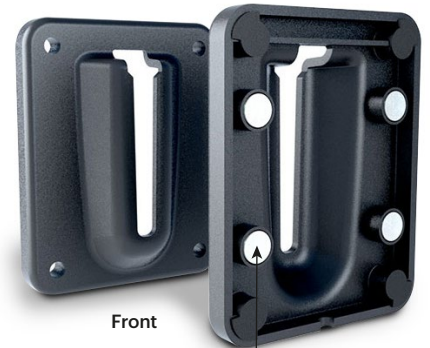

## Retractable Barrier Tape Post Kit

The post-mounted retractable barrier kit provides a temporary cordon to prevent access to walkways or zones within a facility. It rapidly controls the flow of traffic and is ideal for closing off an area for activities such as cleaning and maintenance.

The multi-directional, self-retracting barrier tape reel is universally compatible with any polymer barrier system and fits easily to post caps with a diameter of 80mm or more. The extendable fabric tape can be clipped in place using a multi-directional, post-mounted receiver or a vertical surface-mounted receiver.

# Engineered for performance

1 x lockable self-retracting 9m tape reel

1 x post receiver unit  
Easy fit to any polymer barrier post with a minimum diameter of 80mm

1 x vertical receiver unit  
Featuring mounting holes and integrated magnets

Front

Reverse

Integrated magnets

Strong, high-visibility fabric tape attached to a post receiver unit

Also available, A4 Sign Board Unit attachment (sold separately)