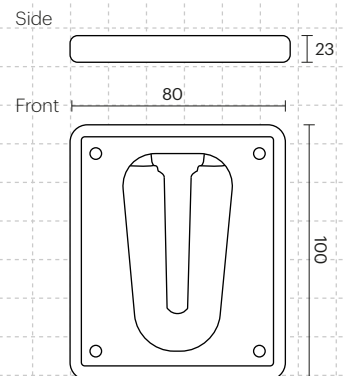

The multi-directional, self-retracting barrier tape reel is universally compatible with any polymer barrier system and fits easily to post caps with a diameter of 80mm or more. The extendable fabric tape can be clipped in place using a multi-directional, post-mounted receiver or a vertical surface-mounted receiver.

# Engineered for performance

1 x lockable self-retracting 9m tape reel

1 x post receiver unit  
Easy fit to any polymer barrier post with a minimum diameter of 80mm

1 x vertical receiver unit  
Featuring mounting holes and integrated magnets

Front

Reverse

Integrated magnets

Strong, high-visibility fabric tape attached to a post receiver unit

Also available, A4 Sign Board Unit attachment (sold separately)

## Dimensions (mm)

Tape reel

Post receiver unit

Vertical receiver unit