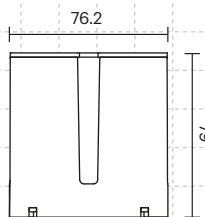

Front

Reverse

Integrated magnets

Strong, high-visibility fabric tape attached to a post receiver unit

Also available, A4 Sign Board Unit attachment (sold separately)

## Dimensions (mm)

Tape reel

Post receiver unit

Vertical receiver unit