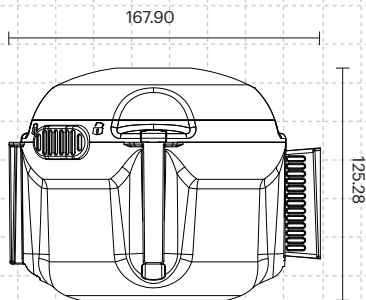

# Engineered for performance

1 x lockable self-retracting 9m tape reel

1 x post receiver unit  
Easy fit to any polymer barrier post with a minimum diameter of 80mm

1 x vertical receiver unit  
Featuring mounting holes and integrated magnets

Front

Reverse

Integrated magnets

Strong, high-visibility fabric tape attached to a post receiver unit

Also available, A4 Sign Board Unit attachment (sold separately)

## Dimensions (mm)

Tape reel

Post receiver unit

Vertical receiver unit