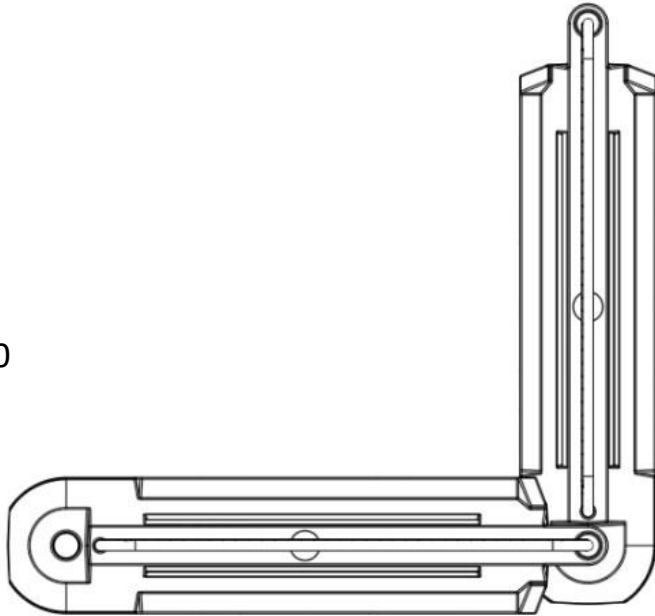

MESH  
CORNER 90  
DEGREEES

STRAIGHT

---

PRODUCT CODE NVM

L 1908MM

W 42MM

H 1651MM

TH 2000MM

WEIGHT E 8KG

PER PALLET 30

FULL LOAD INC BARRIER 95

MATERIAL STEEL POWDER COAT

COLOUR WHITE / CUSTOM

MIRA WIND SPEED 58MPH

---