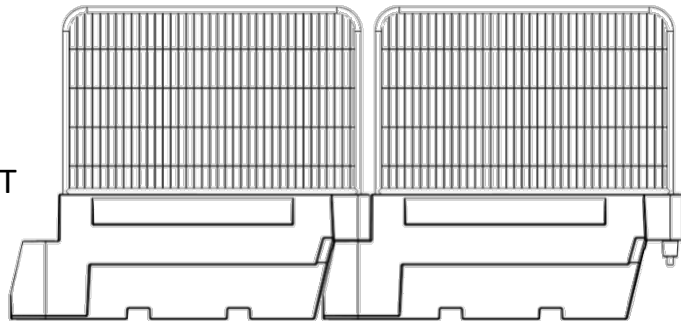

MESH  
CORNER 90  
DEGREEES

STRAIGHT

---

PRODUCT CODE NVM

L 1908MM

W 42MM

H 1651MM

TH 2000MM

WEIGHT E 8KG

PER PALLET 30

FULL LOAD INC BARRIER 95

MATERIAL STEEL POWDER COAT

COLOUR WHITE / CUSTOM

MIRA WIND SPEED 58MPH

---